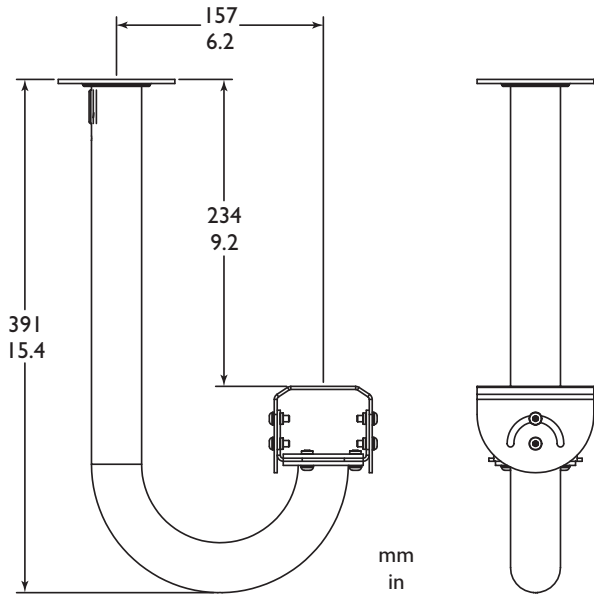

LTC 9215/00 30 cm (12 in) Indoor/Outdoor

Feed-through Wall Mount

Maximum Load	9kg (20lb)
Mounting Head	Adjustable. 360° pan, 180° tilt
Finish	Light gray
Approx. Weight	0.4kg (0.9lb)
Accessory	LTC 9213/00 Pole Mount Adaptor

LTC 9215/00S 18 cm (7 in) Indoor/Outdoor

Feed-through Wall Mount

Maximum Load	9kg (20lb)
Mounting Head	Adjustable. 360° pan, 180° tilt
Finish	Light gray
Approx. Weight	0.3kg (0.7lb)
Accessory	LTC 9213/00 Pole Mount Adaptor

LTC 9219/01 40 cm (15 in) Indoor/Outdoor

Feed-through Ceiling J-Mount

Maximum Load	9kg (20lb)
Mounting Head	Adjustable. 360° pan, 180° tilt
Finish	Light gray
Approx. Weight	0.55kg (1.2lb)

LTC 9219/01 Feed-through Ceiling J-Mount