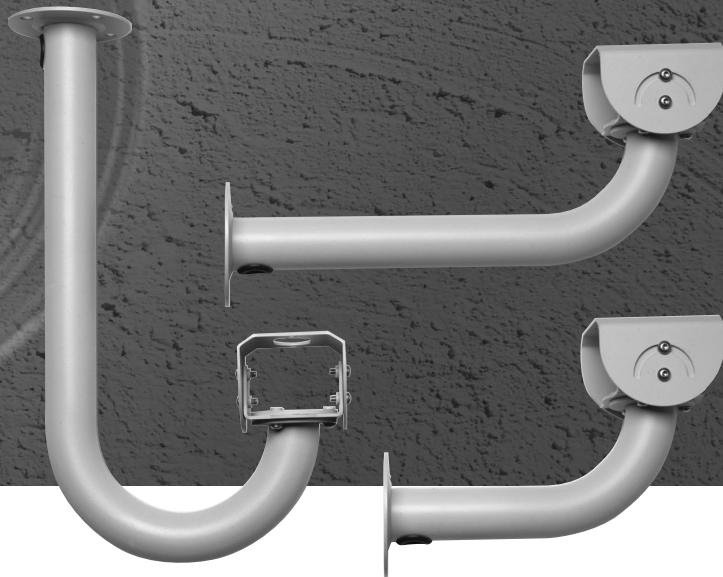

LTC 9215/00, LTC 9215/00S, LTC 9219/01 Indoor/Outdoor Feed-through Mounts

Security Systems

- Feed-through Design for Cable Management
- Maximum Load - 9kg (20lb)
- 360° Rotation, 180° Tilt
- Versatile Design
- Adjustable Mount Heads
- Lightweight
- Corrosion-resistant Finish

The LTC 9215/00, LTC 9215/00S, and LTC 9219/01 feed-through mounts are indoor/outdoor mounting units designed for fixed camera, or camera housing installations with up to a 9kg (20lb) rated load. These models are made of lightweight aluminum and feature welded construction, providing an extremely rigid camera mount. In addition, the versatile swivel head rotates 360° and tilts 180° for maximum flexibility. The tubular feed-through design provides cable management from mounting head to mounting surface.

The smallest of the three mounts, LTC 9215/00S, has been designed specifically for the LTC 9480 Series housings, while the larger LTC 9215/00 and LTC 9219/01 can be used with the LTC 9480, LTC 9483, and LTC 9488 Series camera housings. All mounts come fully assembled.

LTC 9215/00 30 cm (12 in) Indoor/Outdoor

Feed-through Wall Mount

Maximum Load	9kg (20lb)
Mounting Head	Adjustable. 360° pan, 180° tilt
Finish	Light gray
Approx. Weight	0.4kg (0.9lb)
Accessory	LTC 9213/00 Pole Mount Adaptor