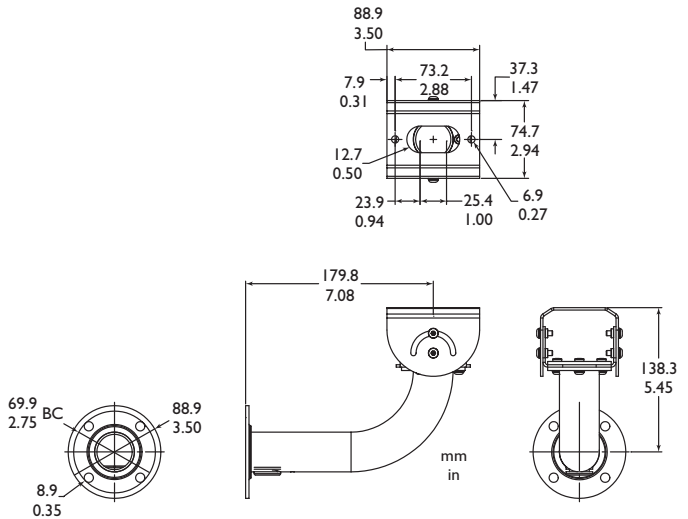

LTC 9215/00 30 cm (12 in) Indoor/Outdoor

Feed-through Wall Mount

Maximum Load	9kg (20lb)
Mounting Head	Adjustable. 360° pan, 180° tilt
Finish	Light gray
Approx. Weight	0.4kg (0.9lb)
Accessory	LTC 9213/00 Pole Mount Adaptor

LTC 9215/00S 18 cm (7 in) Indoor/Outdoor

Feed-through Wall Mount

Maximum Load	9kg (20lb)
Mounting Head	Adjustable. 360° pan, 180° tilt
Finish	Light gray
Approx. Weight	0.3kg (0.7lb)
Accessory	LTC 9213/00 Pole Mount Adaptor

LTC 9219/01 40 cm (15 in) Indoor/Outdoor

Feed-through Ceiling J-Mount

Maximum Load	9kg (20lb)
Mounting Head	Adjustable. 360° pan, 180° tilt
Finish	Light gray
Approx. Weight	0.55kg (1.2lb)

LTC 9219/01 Feed-through Ceiling J-Mount

LTC 9215/00 Feed-through Wall Mount

LTC 9215/00S Feed-through Wall Mount

Warning: Mounts must be mounted as shown.

Bosch Security Systems, Inc.
 850 Greenfield Road
 Lancaster, PA 17601
 Tel: 800-326-3270
 Fax: 717-735-6560
 www.boschsecuritysystems.com