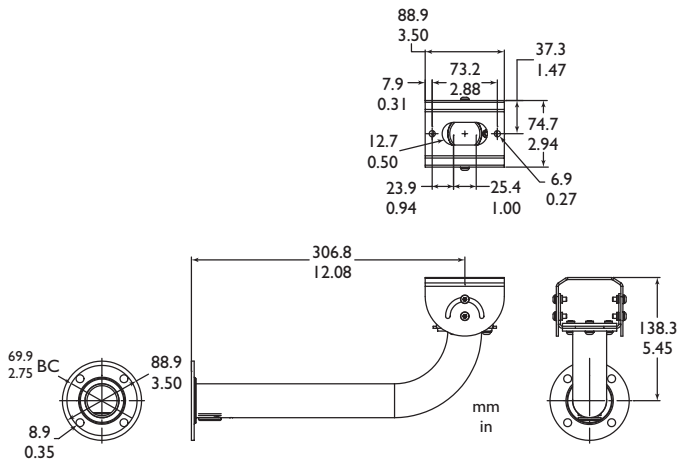

LTC 9215/00 30 cm (12 in) Indoor/Outdoor

Feed-through Wall Mount

Maximum Load	9kg (20lb)
Mounting Head	Adjustable. 360° pan, 180° tilt
Finish	Light gray
Approx. Weight	0.4kg (0.9lb)
Accessory	LTC 9213/00 Pole Mount Adaptor

LTC 9215/00S 18 cm (7 in) Indoor/Outdoor

Feed-through Wall Mount

Maximum Load	9kg (20lb)
Mounting Head	Adjustable. 360° pan, 180° tilt
Finish	Light gray
Approx. Weight	0.3kg (0.7lb)
Accessory	LTC 9213/00 Pole Mount Adaptor

LTC 9219/01 40 cm (15 in) Indoor/Outdoor

Feed-through Ceiling J-Mount

Maximum Load	9kg (20lb)
Mounting Head	Adjustable. 360° pan, 180° tilt
Finish	Light gray
Approx. Weight	0.55kg (1.2lb)

LTC 9219/01 Feed-through Ceiling J-Mount

LTC 9215/00 Feed-through Wall Mount

LTC 9215/00S Feed-through Wall Mount

Warning: Mounts must be mounted as shown.

Bosch Security Systems, Inc.
 850 Greenfield Road
 Lancaster, PA 17601
 Tel: 800-326-3270
 Fax: 717-735-6560
 www.boschsecuritysystems.com