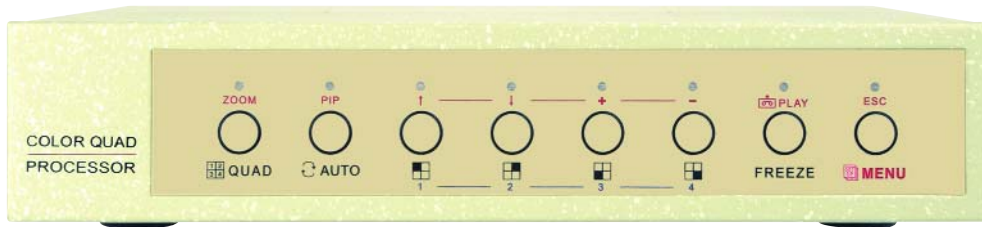

## COLOR QUAD PROCESSOR

View 4 Camera Simultaneously On One Monitor

### FEATURES | BENEFITS

- 30 FPS Refresh Rate & PAL/NTSC
- Full Screen/Quad/Auto Switch Display
- On Screen Display with Title/Date
- Adjustable Dwell Time 1-99s & Freeze
- Picture in Picture Display
- Power 12VDC @ 800mA

### SPECIFICATIONS | QAC1004

VIDEO IMPORT	1 VP-P/75OHM, 3/4/5/6/8-CHANNEL
VIDEO EXPORT	1 VP-P/75OHM, 1-CHANNEL
IMAGE DEGREE OF SEPARATION	OR=40dB
SIGNAL BANDWIDTH	2MHz+/-3dB
SWITCHING TIME	1 SEC - 45 SECS
CHANNEL SWITCH	SIDE ROAD/AUTOMATIC
POWER	12VDC @ 800mA
MAXIMUM SIGNAL IMPORT	2VP-P
VIDEO GAIN	0.8VP-P, 1.4VP-P
BODY CONSTRUCTION	IRON SUBSTRATE ELECTROSTATIC COATING
COLOR	FRENCH YELLOW
DIMENSIONS	7.9" x 7.3" x 1.7"/7.4" x 10.4" x 1.7"
AMBIENT TEMPERATURE	-4°F TO 140°F