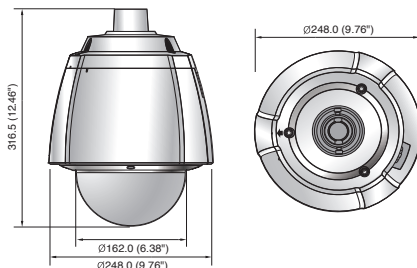

Accessories (Optional)

SHP-3700F
not needed for
"H" models

Dimensions

Unit : mm (inch)

SCP-2270H

SCP-2270

Technical Specifications

	SCP-2270THN	SCP-2270N
VIDEO		
Imaging Device	1/4" Ex-view HAD CCD	
Total Pixels	811(H) x 508(V)	795(H) x 596(V)
Effective Pixels	768(H) x 494(V)	752(H) x 582(V)
Scanning System	2 : 1 Interface	
Synchronization	Internal / Line lock	
Frequency	H : 15.734KHz / V : 59.94Hz	H : 15.625KHz / V : 50Hz
Horizontal Resolution	Color : 600TV lines	
Min. Illumination	Color : 0.2Lux@F1.6 (50IRE), 0.001Lux (Sens-up, 512x) B/W : 0.02Lux@F1.6 (50IRE), 0.0001Lux (Sens-up, 512x)	
S / N Ratio	52dB (AGC off, Weight on)	
Video Output	CVBS : 1.0 Vp-p / 75Ω composite	
LENS		
Focal Length (Zoom Ratio)	3.5 ~ 94.5mm (Optical 27x)	
Max. Aperture Ratio	1 : 1.6(Wide) ~ 3.9(Tele)	
Angular Field of View	H : 55.5°(Wide) ~ 2.24°(Tele) / V : 42.5°(Wide) ~ 1.62°(Tele) (27x)	
Min. Object Distance	1.8m (5.91ft)	
Focus Control	Auto / Manual / One AF	
Zoom Movement Speed	1.8sec (27x)	
PAN / TILT		
Pan Speed / Range	Preset : 600°/s, Manual : 0.024°/s ~ 120°/s; 360° Endless	
Tilt Speed / Range	Preset : 600°/s, Manual : 0.024°/s ~ 120°/s; -5° ~ 185°	
No. Presets / Accuracy	255 / ±0.1°	
OPERATIONAL		
On Screen Display	English, Japanese, Spanish, French, Portuguese, Taiwanese, Korean	English, French, German, Spanish, Italian, Chinese, Russian, Polish, Czech, Turkish, Portuguese
Camera Title	Off / On (Displayed 12 characters)	
Day & Night	Auto (ICR) / External / Color / B/W	
Backlight Compensation	BLC / HLC / Off	
Contrast Enhancement	SSDR (Off / On)	
Digital Noise Reduction	SSNR III (Off / On)	
Digital Image Stabilization	Off / On	
Motion Detection	Built-in	
Privacy Masking	Off / On (8 programmable zones)	
Sens-up (Frame Integration)	2x ~ 512x	
Gain Control	Off / Low / Medium / High / Manual	
White Balance	ATW / Outdoor / Indoor / Manual / AWC (1,700K° ~ 11,000K°)	
Electronic Shutter Speed	1/60 ~ 1/120,000sec	1/50 ~ 1/120,000sec
Digital Zoom	Off / On (2x ~ 16x)	
Digital Flip	Off / On	
VPS	Off / On	
Intelligent Video	Off / Detection / Tracking / Fixed_Moved	
PIP	Off / On	
Schedule	Day / Time	
Alarm	8 In 3 Out	
Communication	Coaxial control, RS-485	
Protocol	Coax : Pelco-C (Coaxitron) RS-485 : Samsung-T/E, Pelco-D/P, Panasonic, Bosch, Honeywell, Vicon, AD, GE	
ENVIRONMENTAL		
Operating Temperature / Humidity	-50°C ~ +50°C (-58°F ~ +122°F) / up to 100% RH : SCP-2270H -10°C ~ +50°C (+14°F ~ +122°F) / 20% ~ 80% RH : SCP-2270	
Ingress Protection	IP66 : SCP-2270H	
ELECTRICAL		
Input Voltage	24V AC ±10%	
Power Consumption	Max. 15W / 60W (Fan & heater on) : SCP-2270H, Max. 15W : SCP-2270	
MECHANICAL		
Color / Material	Ivory / Aluminum, Plastic (Dome cover : Clear)	
Dimensions (WxH)	Ø248.0 x 316.5mm (Ø9.76" x 12.46") : SCP-2270H Ø155.0 x 243.4mm (Ø6.1" x 9.58") : SCP-2270	
Weight	4.5kg (9.92 lb) : SCP-2270H, 2kg (4.41 lb) : SCP-2270	