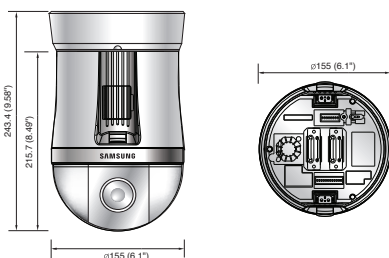

Accessories (Optional)

SHP-3700F
not needed for
"H" models

Dimensions

Unit : mm (inch)

SCP-2270H

SCP-2270

Technical Specifications

	SCP-2270THN	SCP-2270N
VIDEO		
Imaging Device	1/4" Ex-view HAD CCD	
Total Pixels	811(H) x 508(V)	795(H) x 596(V)
Effective Pixels	768(H) x 494(V)	752(H) x 582(V)
Scanning System	2 : 1 Interface	
Synchronization	Internal / Line lock	
Frequency	H : 15.734KHz / V : 59.94Hz	H : 15.625KHz / V : 50Hz
Horizontal Resolution	Color : 600TV lines	
Min. Illumination	Color : 0.2Lux@F1.6 (50IRE), 0.001Lux (Sens-up, 512x) B/W : 0.02Lux@F1.6 (50IRE), 0.0001Lux (Sens-up, 512x)	
S / N Ratio	52dB (AGC off, Weight on)	
Video Output	CVBS : 1.0 Vp-p / 75Ω composite	
LENS		
Focal Length (Zoom Ratio)	3.5 ~ 94.5mm (Optical 27x)	
Max. Aperture Ratio	1 : 1.6(Wide) ~ 3.9(Tele)	
Angular Field of View	H : 55.5°(Wide) ~ 2.24°(Tele) / V : 42.5°(Wide) ~ 1.62°(Tele) (27x)	
Min. Object Distance	1.8m (5.91ft)	
Focus Control	Auto / Manual / One AF	
Zoom Movement Speed	1.8sec (27x)	
PAN / TILT		
Pan Speed / Range	Preset : 600°/s, Manual : 0.024°/s ~ 120°/s; 360° Endless	
Tilt Speed / Range	Preset : 600°/s, Manual : 0.024°/s ~ 120°/s; -5° ~ 185°	
No. Presets / Accuracy	255 / ±0.1°	
OPERATIONAL		
On Screen Display	English, Japanese, Spanish, French, Portuguese, Taiwanese, Korean	English, French, German, Spanish, Italian, Chinese, Russian, Polish, Czech, Turkish, Portuguese
Camera Title	Off / On (Displayed 12 characters)	
Day & Night	Auto (ICR) / External / Color / B/W	
Backlight Compensation	BLC / HLC / Off	
Contrast Enhancement	SSDR (Off / On)	
Digital Noise Reduction	SSNR III (Off / On)	
Digital Image Stabilization	Off / On	
Motion Detection	Built-in	
Privacy Masking	Off / On (8 programmable zones)	
Sens-up (Frame Integration)	2x ~ 512x	
Gain Control	Off / Low / Medium / High / Manual	
White Balance	ATW / Outdoor / Indoor / Manual / AWC (1,700K° ~ 11,000K°)	
Electronic Shutter Speed	1/60 ~ 1/120,000sec	1/50 ~ 1/120,000sec
Digital Zoom	Off / On (2x ~ 16x)	
Digital Flip	Off / On	
VPS	Off / On	
Intelligent Video	Off / Detection / Tracking / Fixed_Moved	
PIP	Off / On	
Schedule	Day / Time	
Alarm	8 In 3 Out	
Communication	Coaxial control, RS-485	
Protocol	Coax : Pelco-C (Coaxitron) RS-485 : Samsung-T/E, Pelco-D/P, Panasonic, Bosch, Honeywell, Vicon, AD, GE	
ENVIRONMENTAL		
Operating Temperature / Humidity	-50°C ~ +50°C (-58°F ~ +122°F) / up to 100% RH : SCP-2270H -10°C ~ +50°C (+14°F ~ +122°F) / 20% ~ 80% RH : SCP-2270	
Ingress Protection	IP66 : SCP-2270H	
ELECTRICAL		
Input Voltage	24V AC ±10%	
Power Consumption	Max. 15W / 60W (Fan & heater on) : SCP-2270H, Max. 15W : SCP-2270	
MECHANICAL		
Color / Material	Ivory / Aluminum, Plastic (Dome cover : Clear)	
Dimensions (WxH)	Ø248.0 x 316.5mm (Ø9.76" x 12.46") : SCP-2270H Ø155.0 x 243.4mm (Ø6.1" x 9.58") : SCP-2270	
Weight	4.5kg (9.92 lb) : SCP-2270H, 2kg (4.41 lb) : SCP-2270	